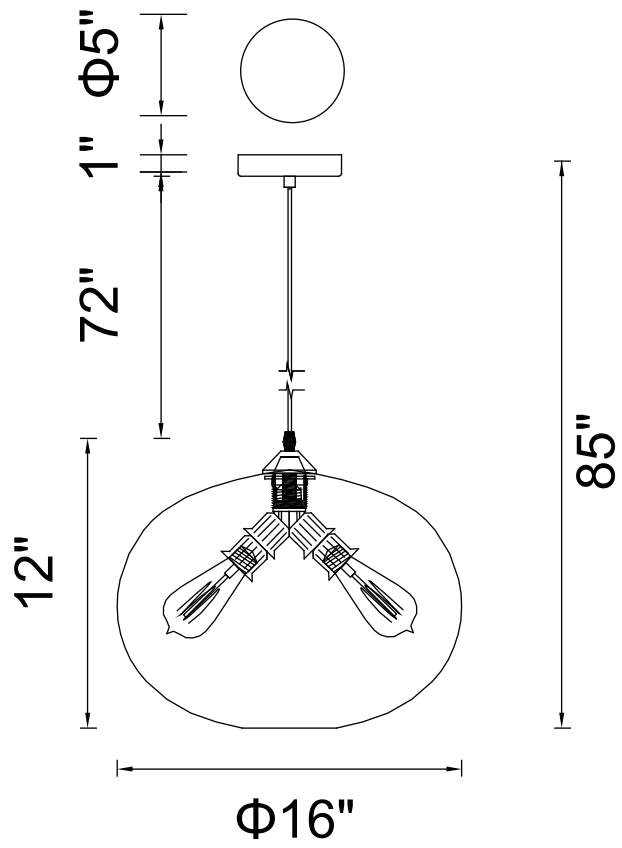

PROJECT: _____
 FIXTURE TYPE: _____
 LOCATION: _____
 CONTACT/PHONE: _____

Item	5553P16
Collection	GLASS
Finish	Black
Glass	Amber
Crystal	-----
Input	120V AC,60HZ,AC

Shade	-----
Length/Dia.	16"
Width/Ext.	-----
Height	12"
Maximum	85"
Lumens	-----

Light Source	E26
Bulb Info.	1×60W
Included	-----
Dimmable	Yes
Color	-----
Weight	-----